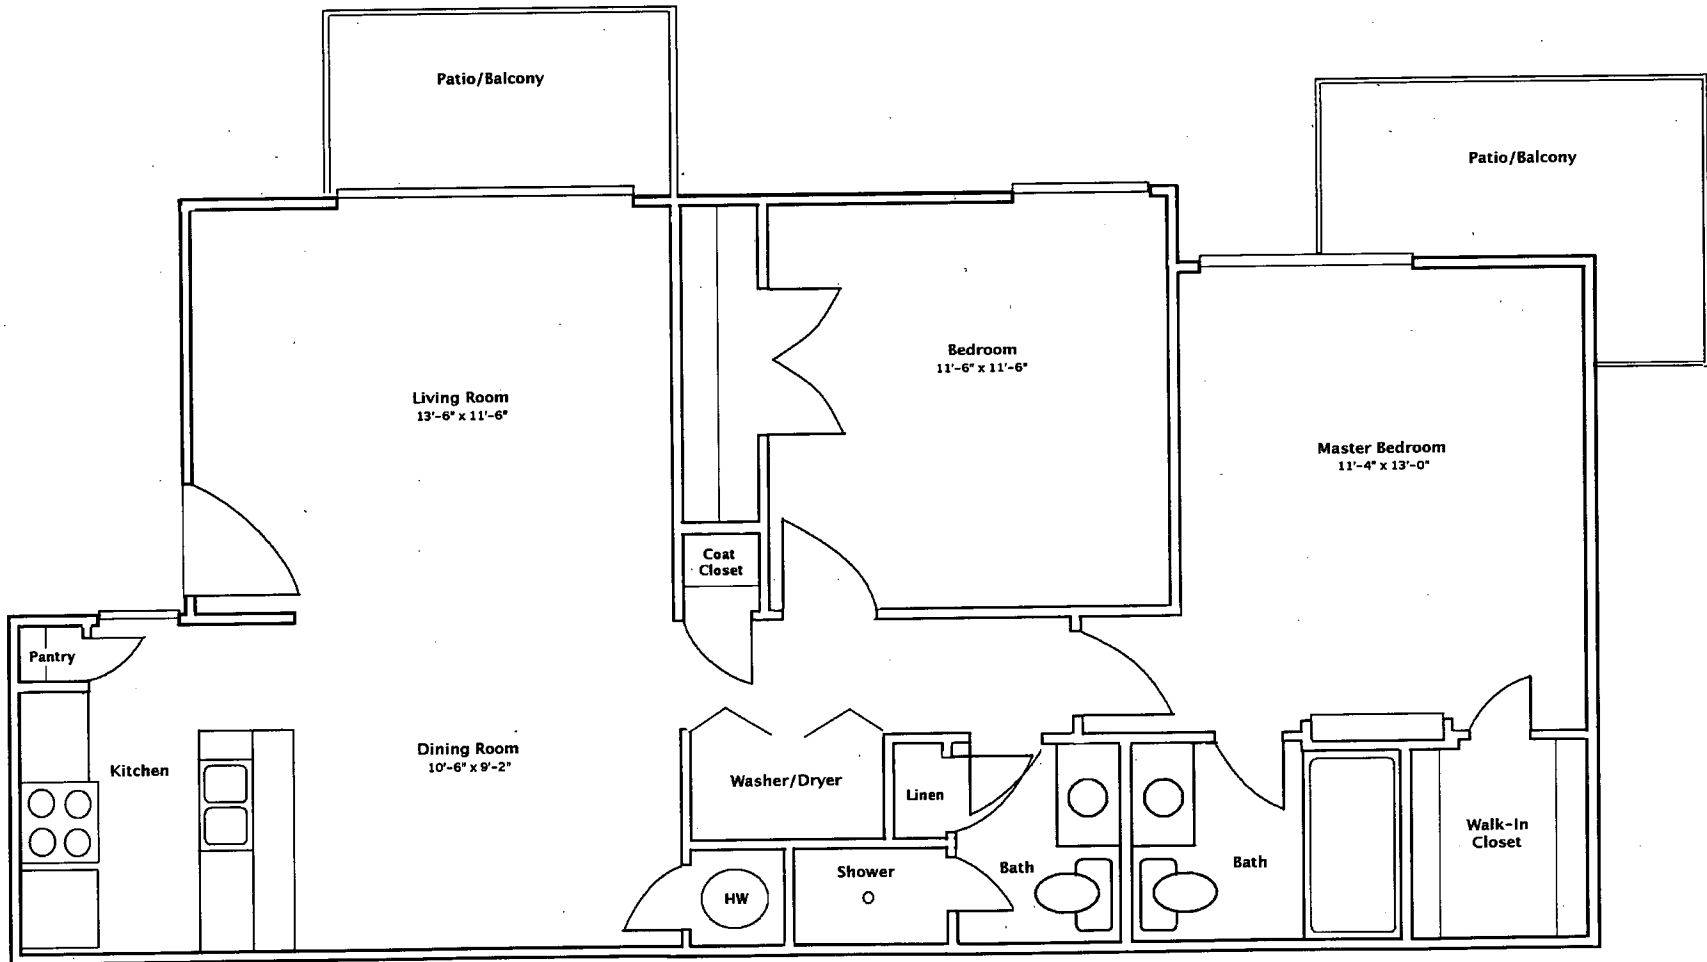

## One Bedroom

575 sq ft

*The Glen at Kirkwood Apartments*  
*Two Bedroom Standard*

1 and 3/4 Baths  
828 sq ft

*The Glen at Kirkwood Apartments*

*2 Bedroom Deluxe*

*2 Full Baths*

*975 sq ft*

*The Glen at Kirkwood Apartments*  
*Three Bedroom Standard*

2 Baths  
1170 sq ft

*The Glen at Kirkwood Apartments*  
*Townhouse*  
*1 and 1/2 Bath*  
*1138 sq ft*

*Lower Level*

*The Glen at Kirkwood Apartments*  
*Townhouse Upper Level*