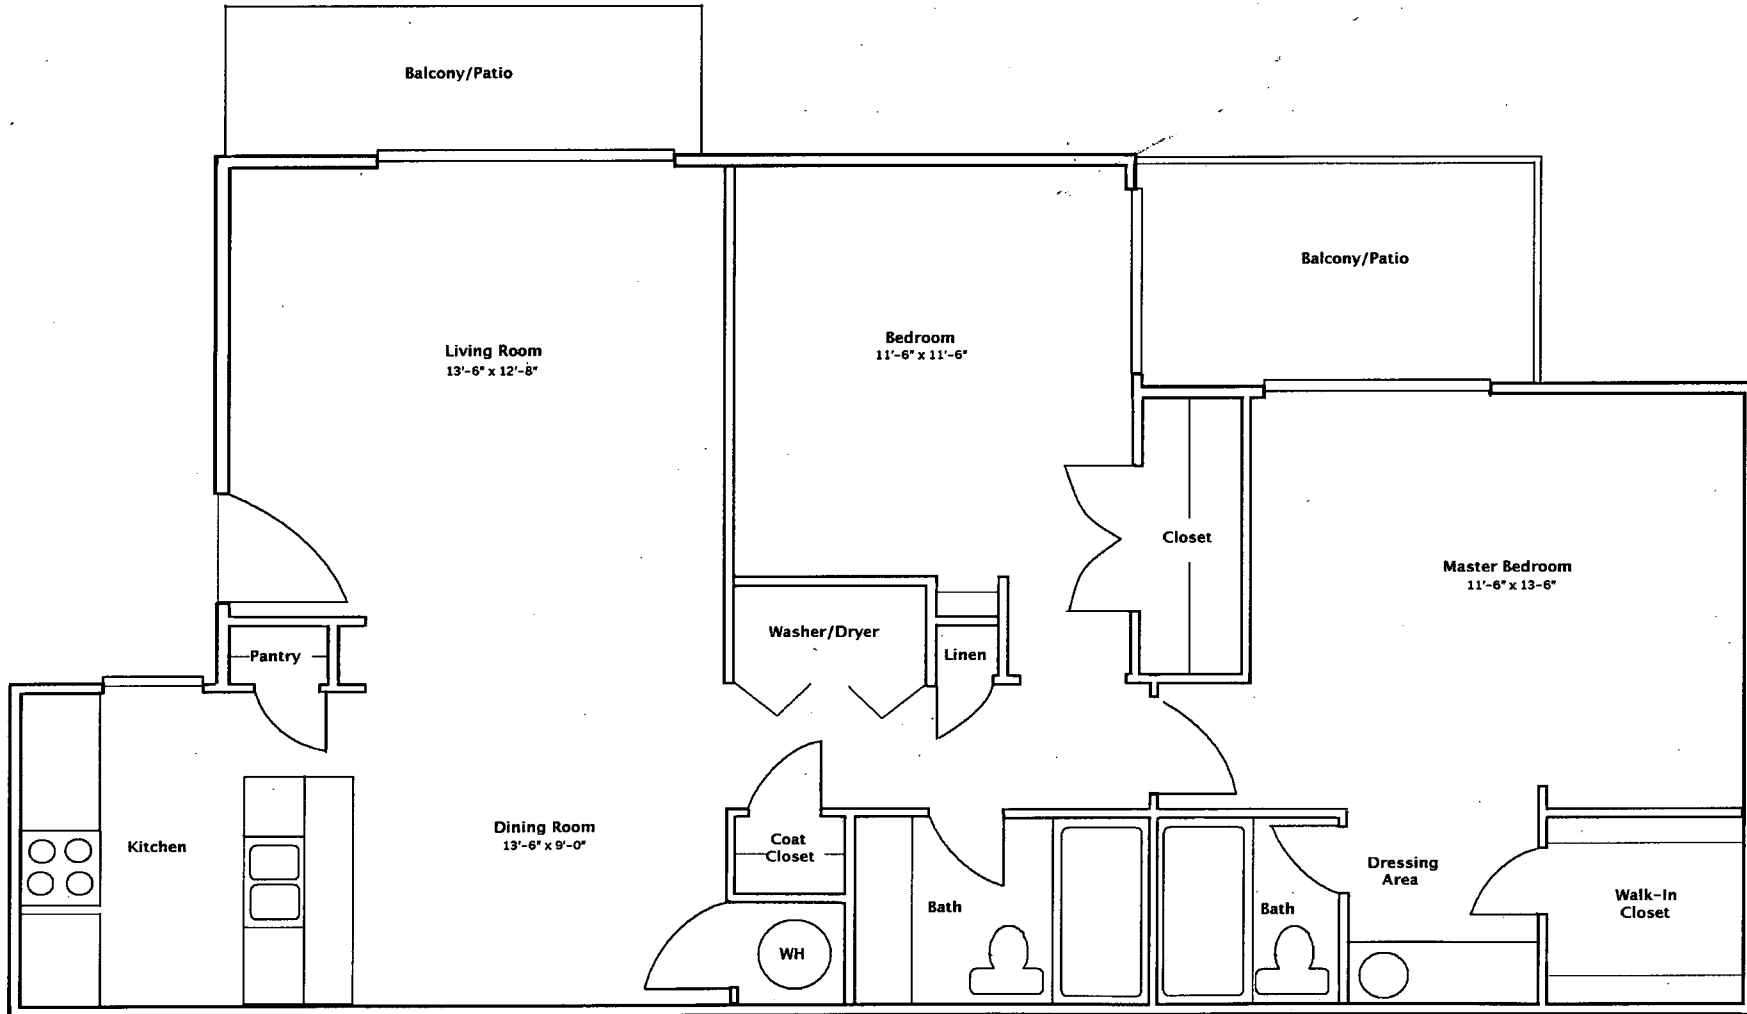

## One Bedroom

575 sq ft

*The Glen at Kirkwood Apartments*  
*Two Bedroom Standard*

1 and 3/4 Baths  
828 sq ft

*The Glen at Kirkwood Apartments*

*2 Bedroom Deluxe*

*2 Full Baths*

*975 sq ft*

*The Glen at Kirkwood Apartments*  
*Three Bedroom Standard*

2 Baths  
1170 sq ft

*The Glen at Kirkwood Apartments*  
*Townhouse*  
*1 and 1/2 Bath*  
*1138 sq ft*

*Lower Level*

*The Glen at Kirkwood Apartments*  
*Townhouse Upper Level*