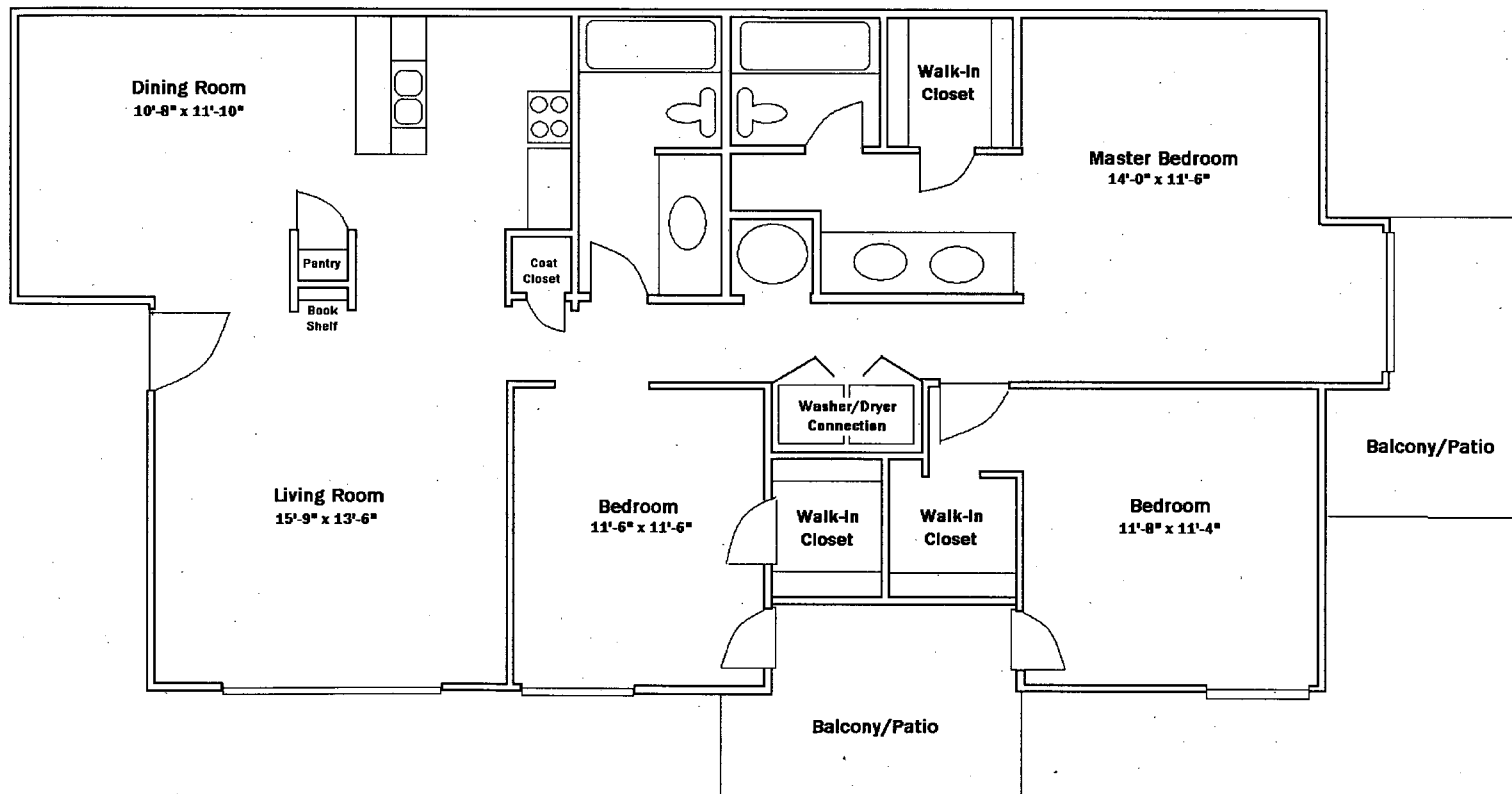

## One Bedroom

575 sq ft

*The Glen at Kirkwood Apartments*  
*Two Bedroom Standard*

1 and 3/4 Baths  
828 sq ft

*The Glen at Kirkwood Apartments*

*2 Bedroom Deluxe*

*2 Full Baths*

*975 sq ft*

*The Glen at Kirkwood Apartments*  
*Three Bedroom Standard*

2 Baths  
1170 sq ft

*The Glen at Kirkwood Apartments*  
*Townhouse*  
*1 and 1/2 Bath*  
*1138 sq ft*

*Lower Level*

*The Glen at Kirkwood Apartments*  
*Townhouse Upper Level*