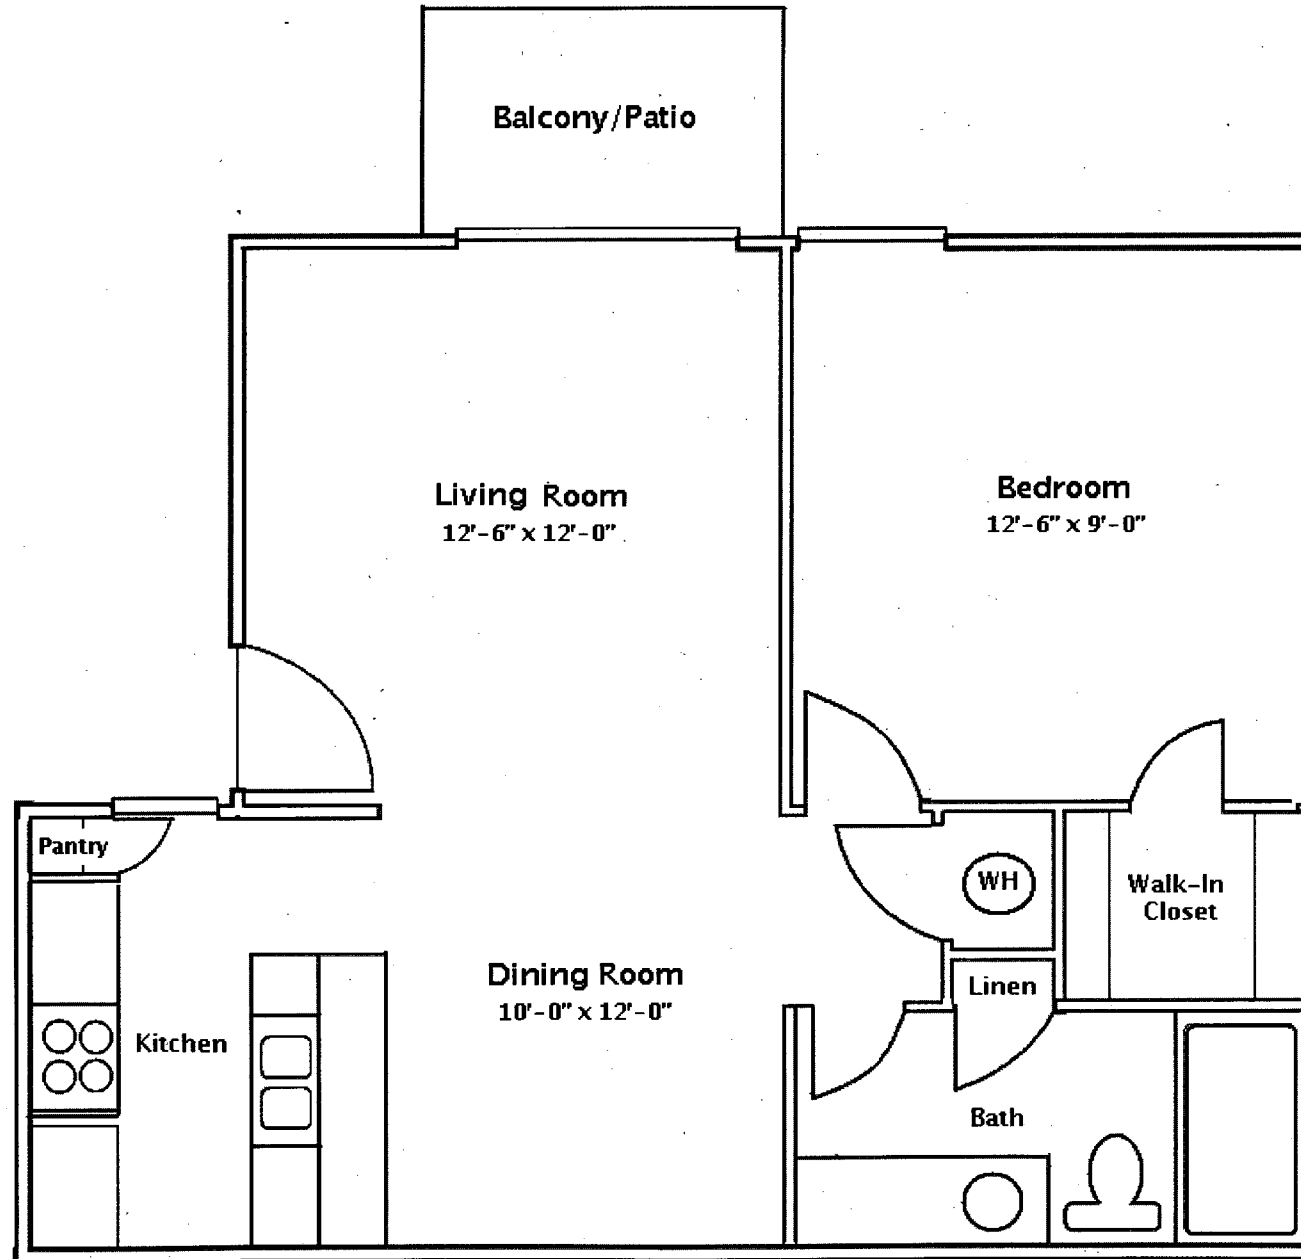

## One Bedroom

575 sq ft

*The Glen at Kirkwood Apartments*  
*Two Bedroom Standard*

1 and 3/4 Baths  
828 sq ft

*The Glen at Kirkwood Apartments*

*2 Bedroom Deluxe*

*2 Full Baths*

*975 sq ft*

*The Glen at Kirkwood Apartments*  
*Three Bedroom Standard*

2 Baths  
1170 sq ft

*The Glen at Kirkwood Apartments*  
*Townhouse*  
*1 and 1/2 Bath*  
*1138 sq ft*

*Lower Level*

*The Glen at Kirkwood Apartments*  
*Townhouse Upper Level*