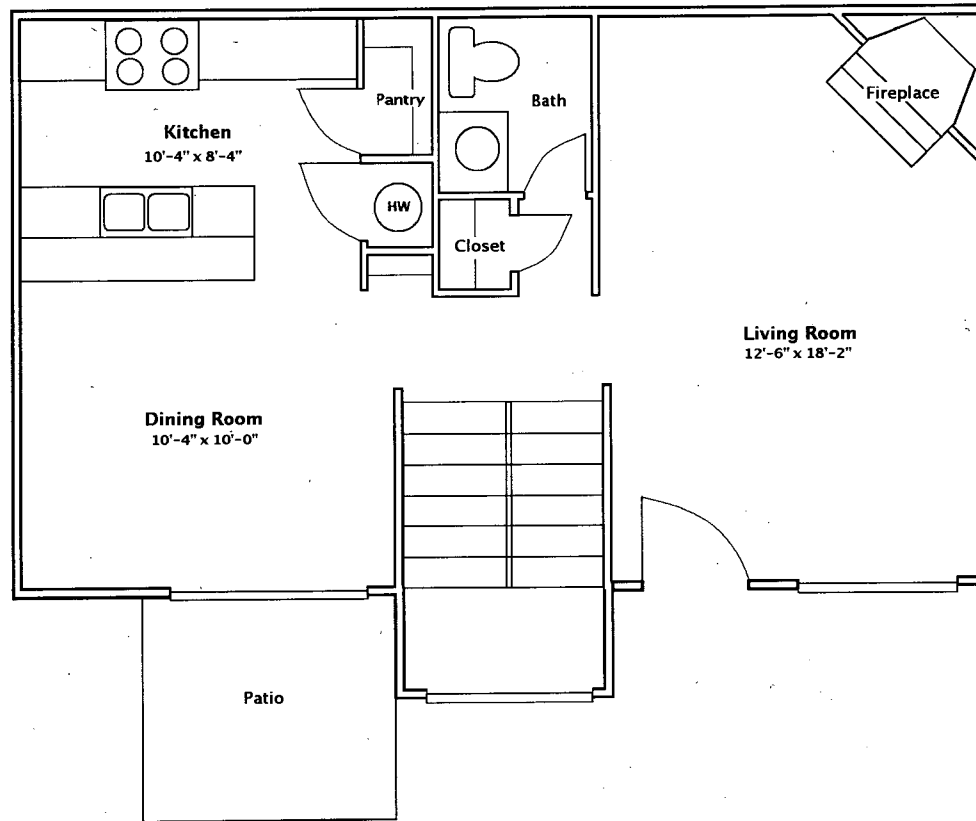

## One Bedroom

575 sq ft

*The Glen at Kirkwood Apartments*  
*Two Bedroom Standard*

1 and 3/4 Baths  
828 sq ft

*The Glen at Kirkwood Apartments*

*2 Bedroom Deluxe*

*2 Full Baths*

*975 sq ft*

*The Glen at Kirkwood Apartments*  
*Three Bedroom Standard*

2 Baths  
1170 sq ft

*The Glen at Kirkwood Apartments*  
*Townhouse*  
*1 and 1/2 Bath*  
*1138 sq ft*

*Lower Level*

*The Glen at Kirkwood Apartments*  
*Townhouse Upper Level*